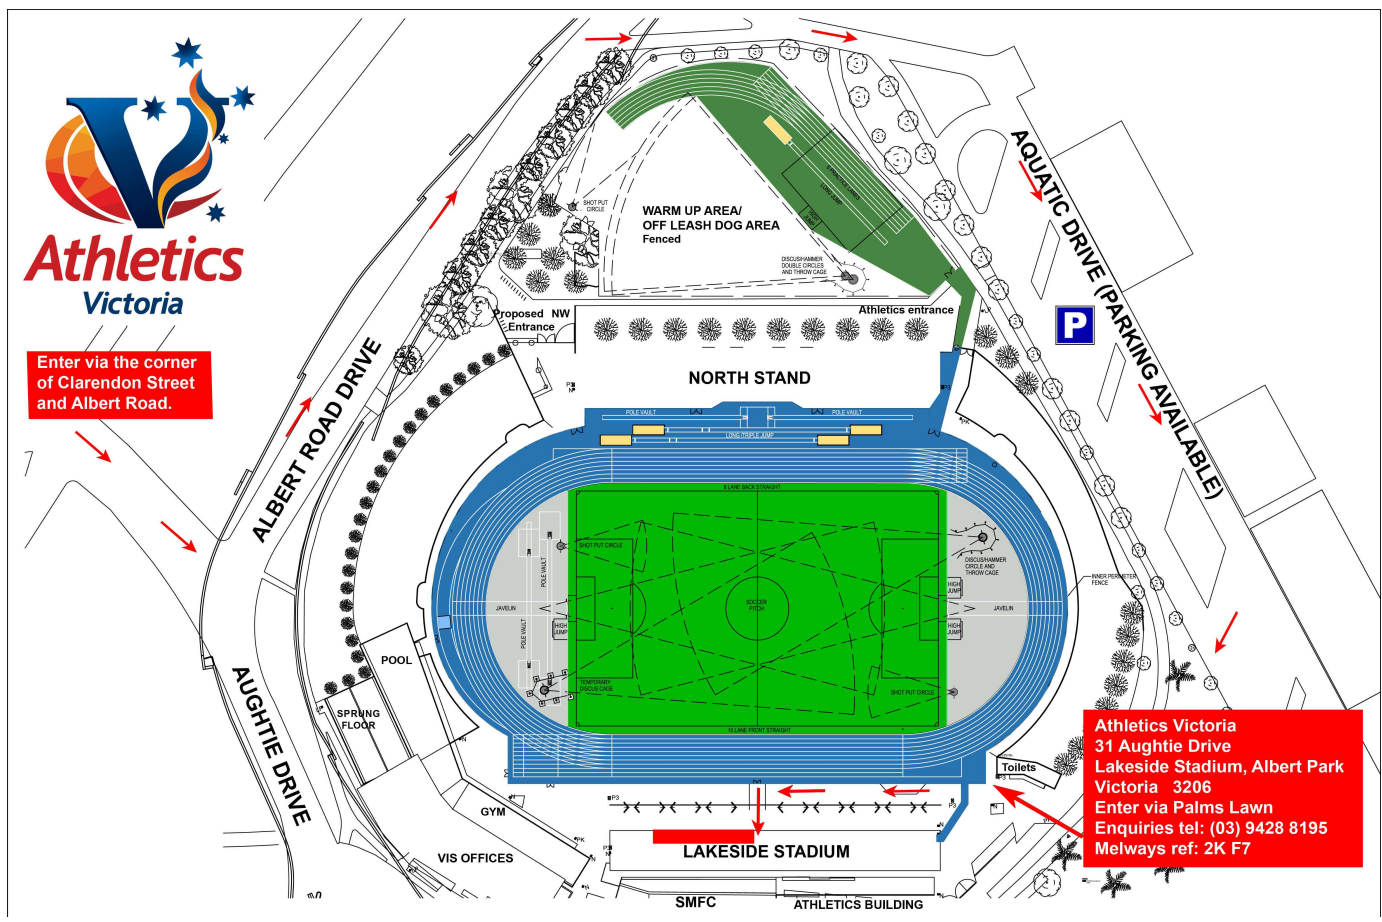

Enter via the corner of Clarendon Street and Albert Road.

Athletics Victoria
31 Aughtie Drive
Lakeside Stadium, Albert Park
Victoria 3206
Enter via Palms Lawn
Enquiries tel: (03) 9428 8195
Melways ref: 2K F7